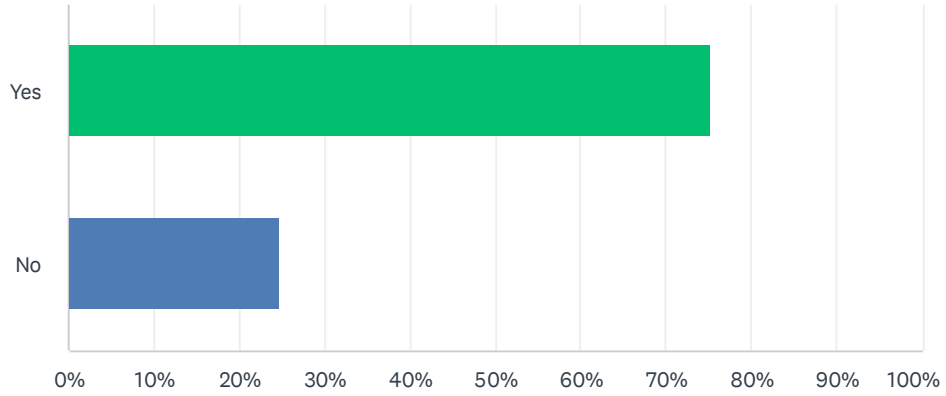

Answered: 197 Skipped: 0

Q3 What category of Show did you compete at GSB

Answered: 176 Skipped: 21

ANSWER CHOICES	RESPONSES	
Premier League / Regional	76.14%	134
Local	19.32%	34
Training	4.55%	8
TOTAL		176

Q4 Do you find it easy to figure out which category you were eligible to compete in?

Answered: 186 Skipped: 11

ANSWER CHOICES	RESPONSES	
Yes	75.27%	140
No	24.73%	46
TOTAL		186

Q5 Do you prefer the Bronze/Silver/Gold system to the previous rider categories of Open and Amateur?