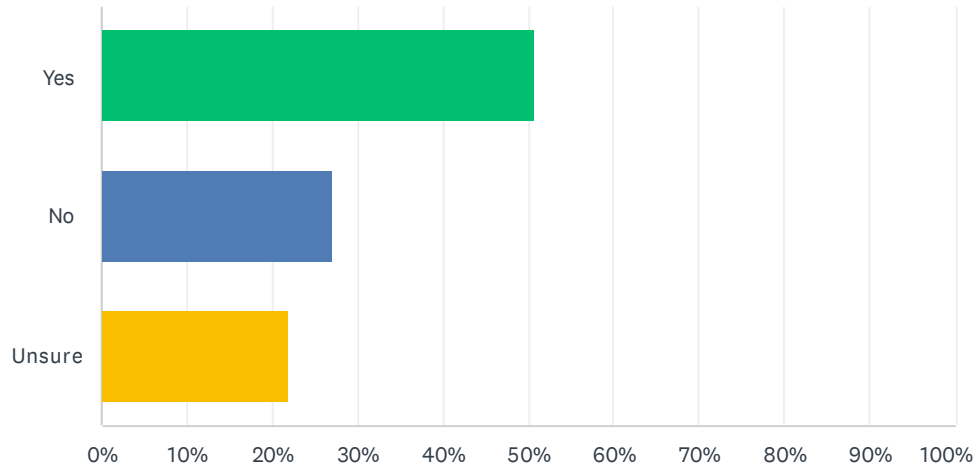

Q7 In the new Bronze/Silver/Gold System, do you think the current criteria for eligibility for each level is fair? Y/N

Answered: 195 Skipped: 2

ANSWER CHOICES	RESPONSES	
Yes	50.77%	99
No	27.18%	53
Unsure	22.05%	43
TOTAL		195