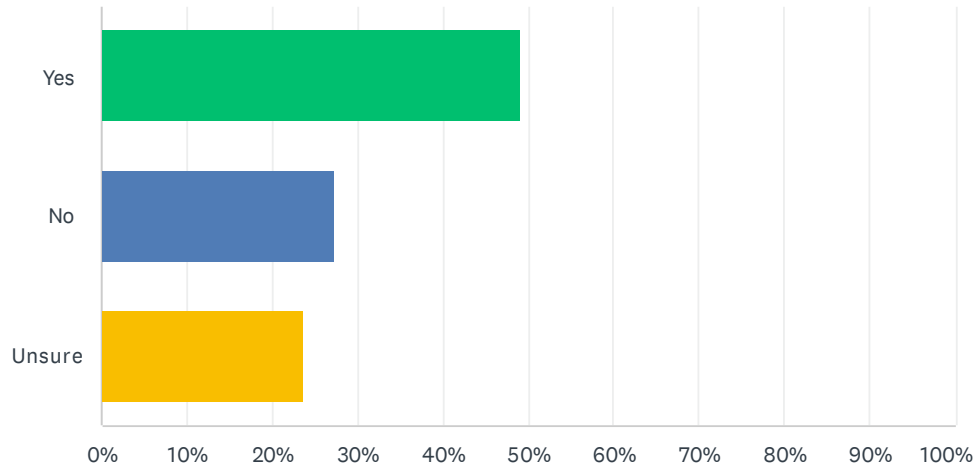

Q4 Do you find it easy to figure out which category you were eligible to compete in?

Answered: 186 Skipped: 11

ANSWER CHOICES	RESPONSES	
Yes	75.27%	140
No	24.73%	46
TOTAL		186

Q5 Do you prefer the Bronze/Silver/Gold system to the previous rider categories of Open and Amateur?

Answered: 190 Skipped: 7

ANSWER CHOICES	RESPONSES	
Yes	48.95%	93
No	27.37%	52
Unsure	23.68%	45
TOTAL		190

Q7 In the new Bronze/Silver/Gold System, do you think the current criteria for eligibility for each level is fair? Y/N