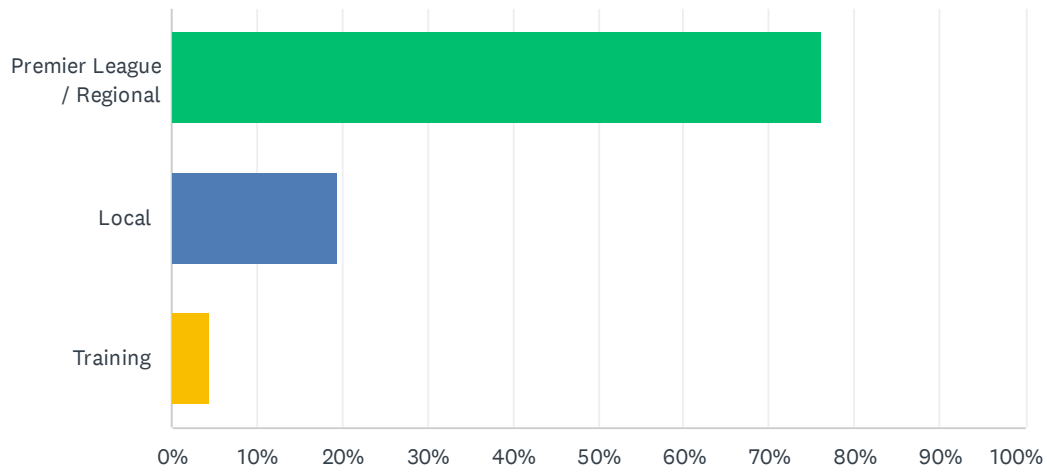

Q3 What category of Show did you compete at GSB

Answered: 176 Skipped: 21

ANSWER CHOICES	RESPONSES	
Premier League / Regional	76.14%	134
Local	19.32%	34
Training	4.55%	8
TOTAL		176